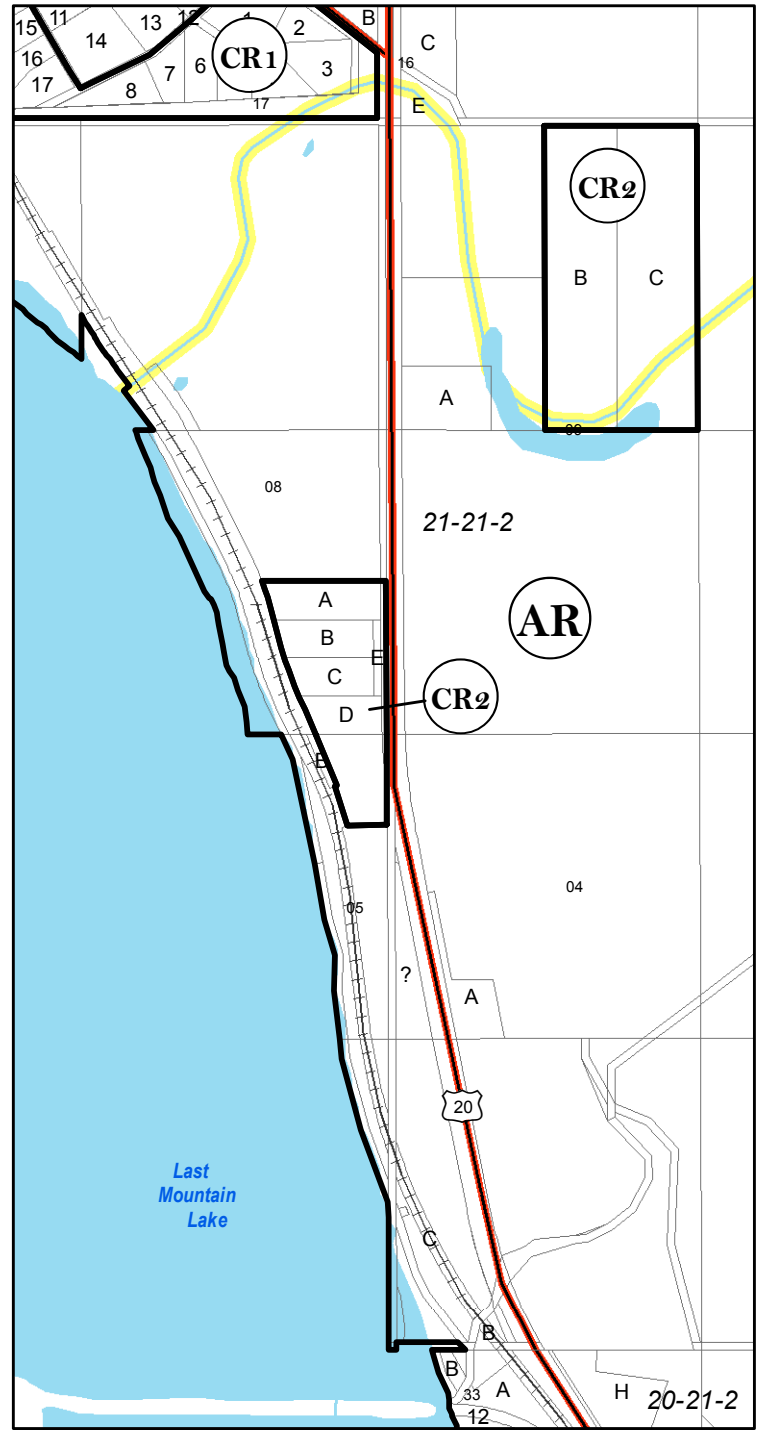

Rural Municipality of Longlaketon No. 219

Map 1b

High Country Estates

Valley View Estates & Cummins Subdivision

This is the Zoning District Map referred to in Bylaw No. 6 - 2013 and which is hereby declared to be an integral part of the Bylaw.

Reeve

Administrator

Zoning Districts

- Agricultural Resource - AR
- Country Residential 1 - CR1
- Country Residential 2 - CR2
- Lakeshore Residential - LS
- Light Industrial - IND
- Prestige Highway Commercial/Industrial - PHC
- Planned Unit Development Contract - PUD-C

Overlay Districts

-  Environmentally Sensitive Areas