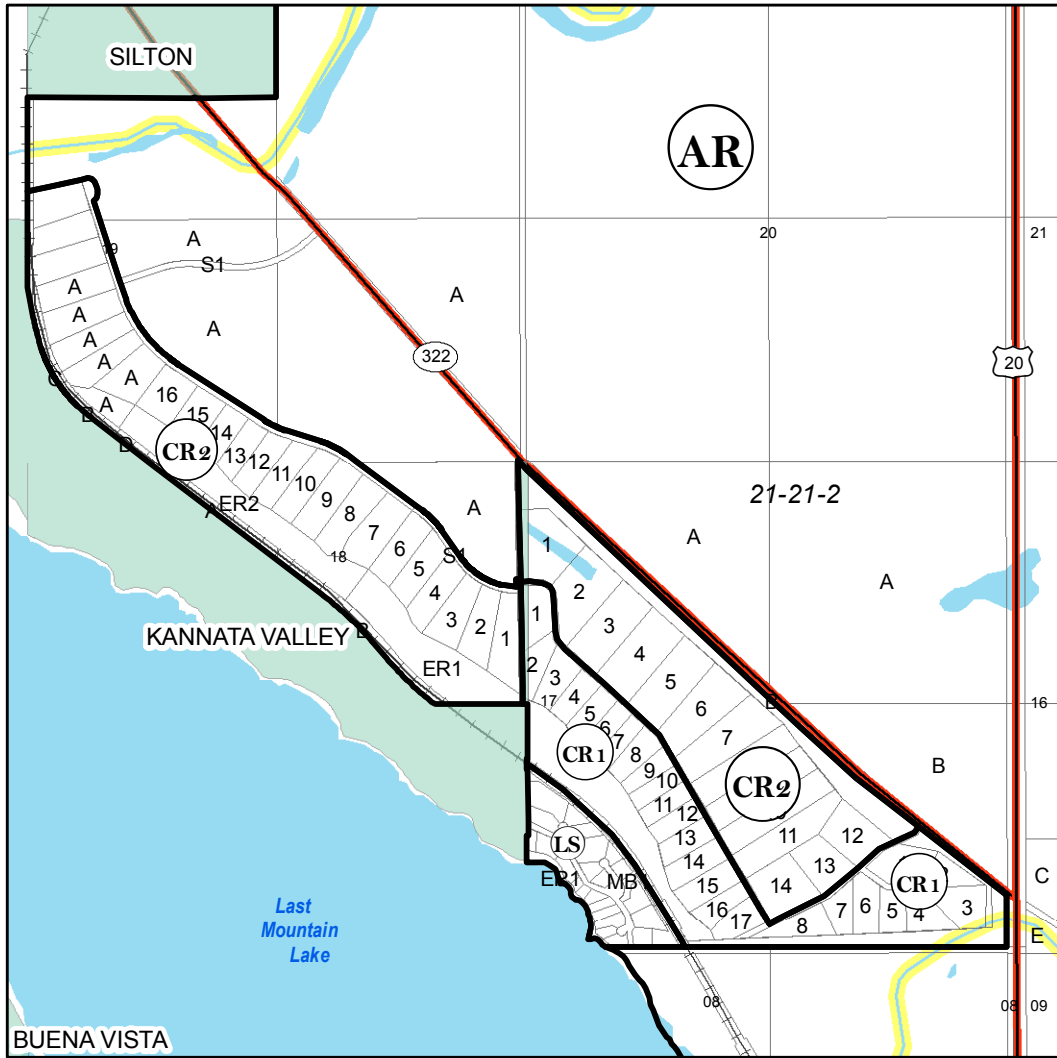

Rural Municipality of Longlaketon No. 219

Map 1b

High Country Estates

Valley View Estates & Cummins Subdivision

This is the Zoning District Map referred to in Bylaw No. 6 - 2013 and which is hereby declared to be an integral part of the Bylaw.

Reeve

Administrator

Zoning Districts

- Agricultural Resource - AR
- Country Residential 1 - CR1
- Country Residential 2 - CR2
- Lakeshore Residential - LS
- Light Industrial - IND
- Prestige Highway Commercial/Industrial - PHC
- Planned Unit Development Contract - PUD-C

Overlay Districts

-  Environmentally Sensitive Areas