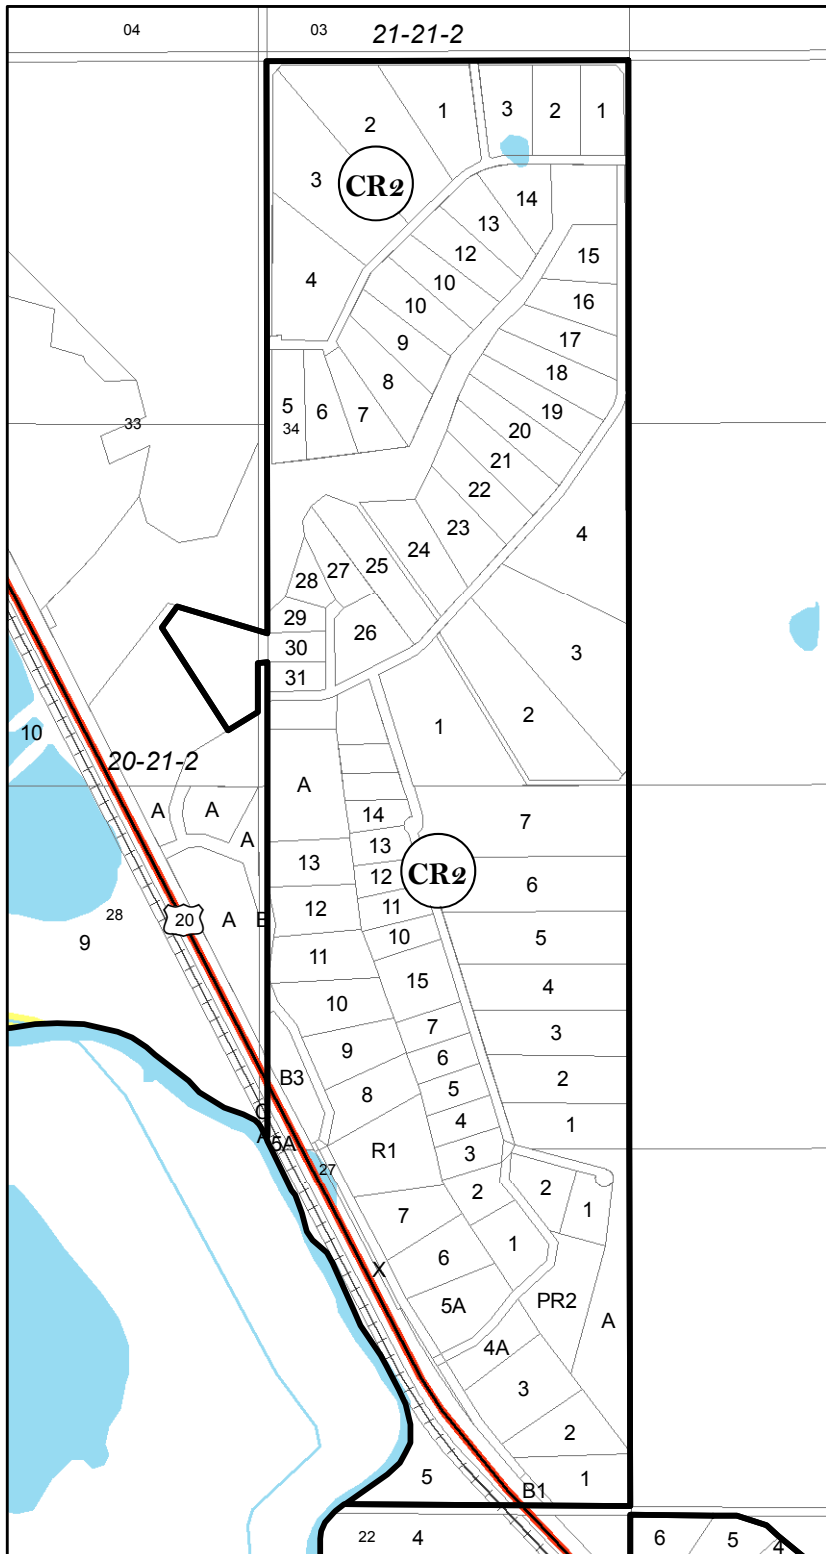

Rural Municipality of Longlaketon No. 219

Map 1b

High Country Estates

Valley View Estates & Cummins Subdivision

This is the Zoning District Map referred to in Bylaw No. 6 - 2013 and which is hereby declared to be an integral part of the Bylaw.

Reeve

Administrator

Zoning Districts

- Agricultural Resource - AR
- Country Residential 1 - CR1
- Country Residential 2 - CR2
- Lakeshore Residential - LS
- Light Industrial - IND
- Prestige Highway Commercial/Industrial - PHC
- Planned Unit Development Contract - PUD-C

Overlay Districts

-  Environmentally Sensitive Areas