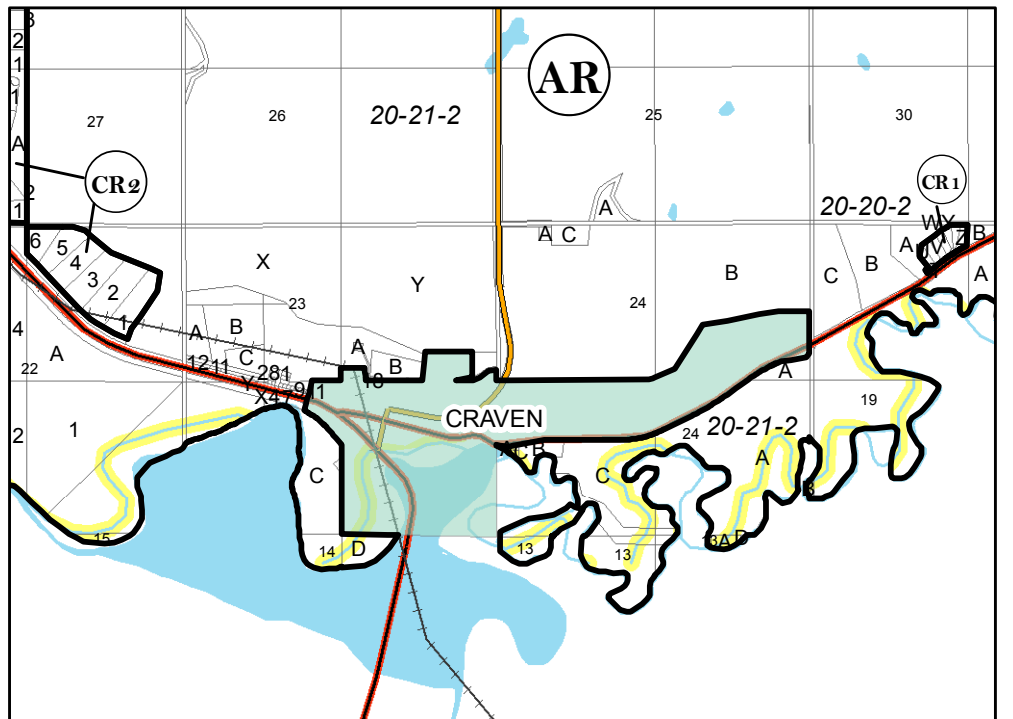

Rural Municipality of Longlaketon No. 219

Map 1b

High Country Estates

Valley View Estates & Cummins Subdivision

This is the Zoning District Map referred to in Bylaw No. 6 - 2013 and which is hereby declared to be an integral part of the Bylaw.

Reeve

Administrator

Zoning Districts

- Agricultural Resource - AR
- Country Residential 1 - CR1
- Country Residential 2 - CR2
- Lakeshore Residential - LS
- Light Industrial - IND
- Prestige Highway Commercial/Industrial - PHC
- Planned Unit Development Contract - PUD-C

Overlay Districts

-  Environmentally Sensitive Areas